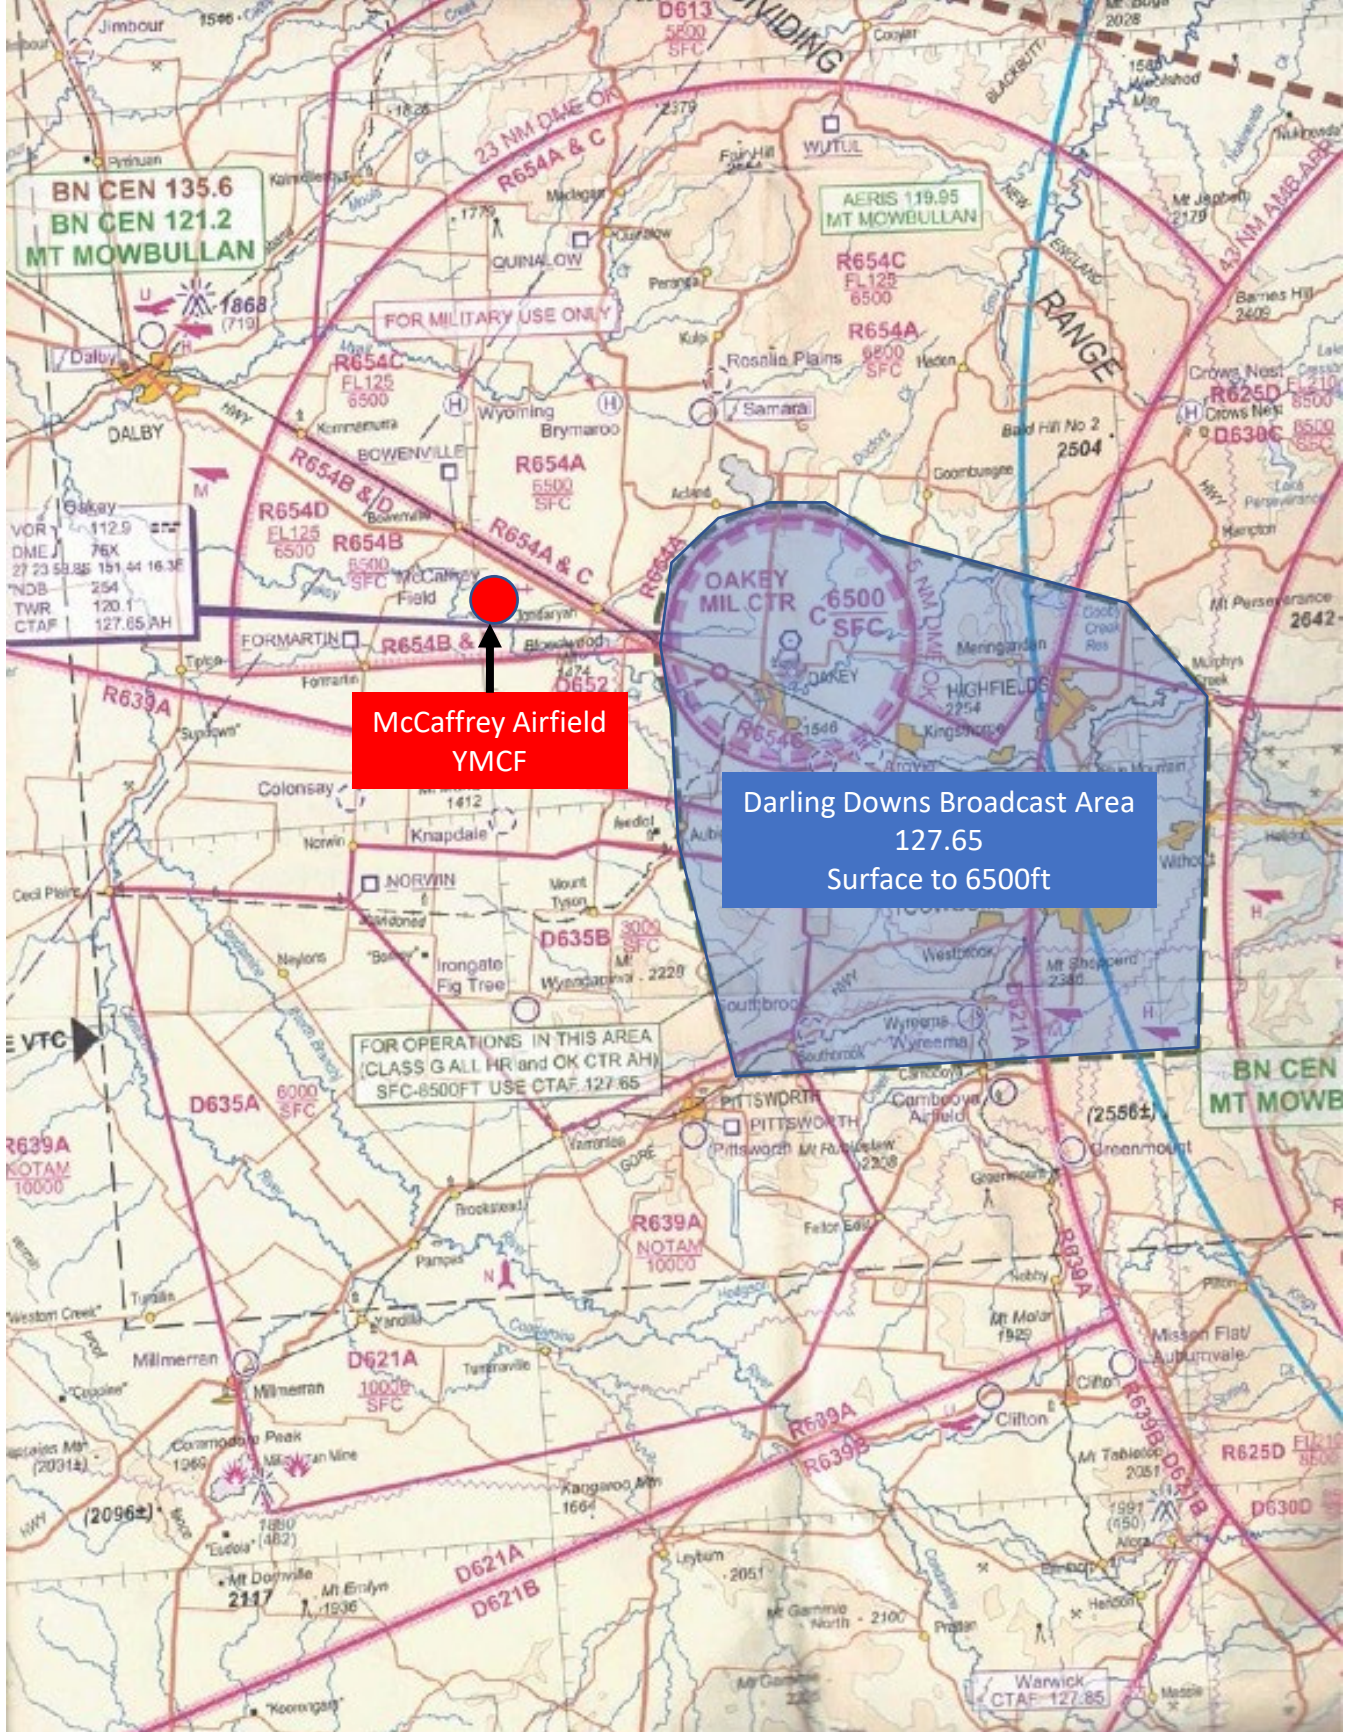

FREQUENCIES

AMBERLEY AIRSPACE

WESTERN INBOUND JETS TO WELLCAMP

DARLING DOWNS BROADCAST AREA

R654B AND 4654D OVER McCAFFREYS

R654A and R654C and Control Zone