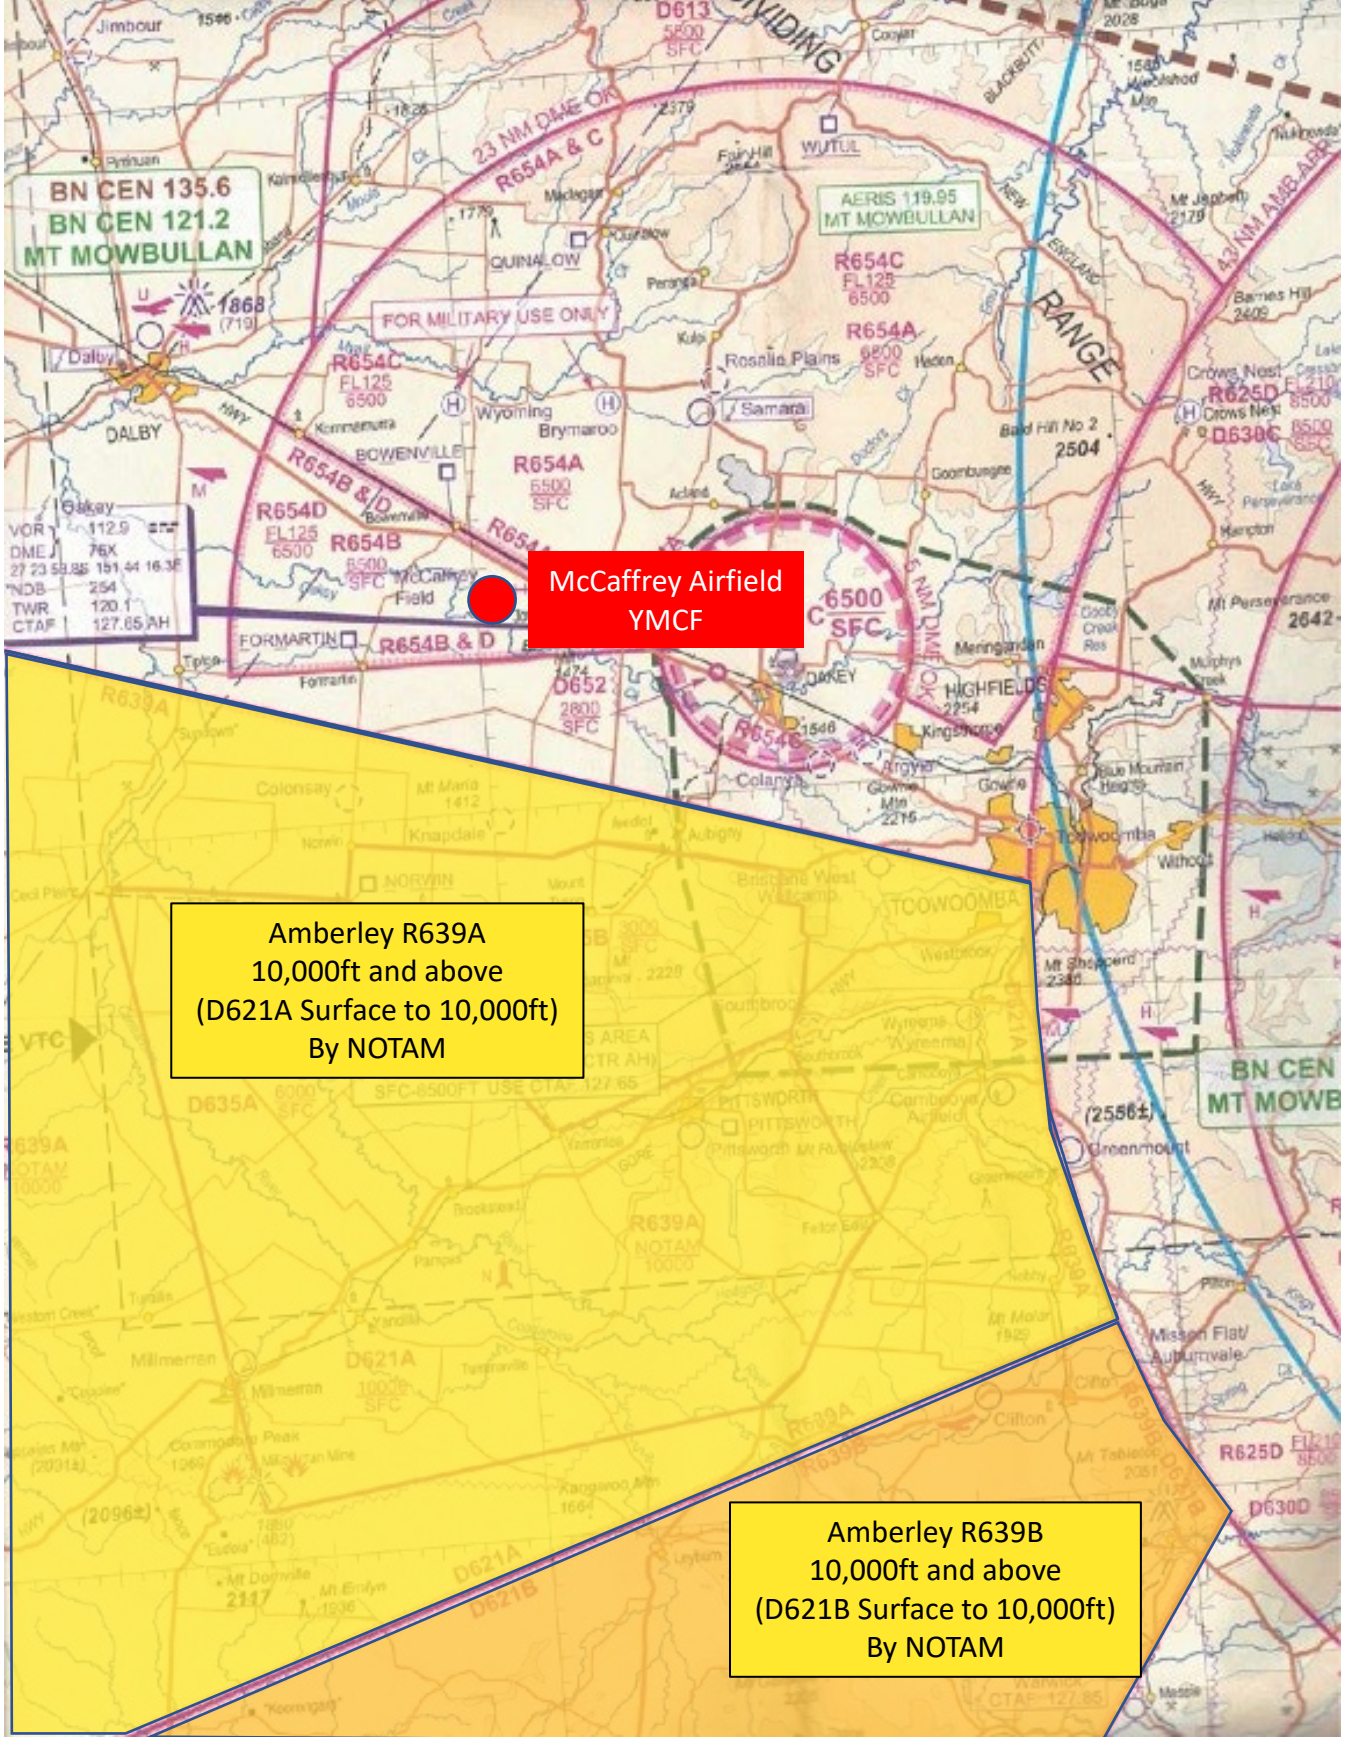

FREQUENCIES

AMBERLEY AIRSPACE

WESTERN INBOUND JETS TO WELLCAMP

DARLING DOWNS BROADCAST AREA

R654B AND 4654D OVER McCAFFREYS

R654A and R654C and Control Zone