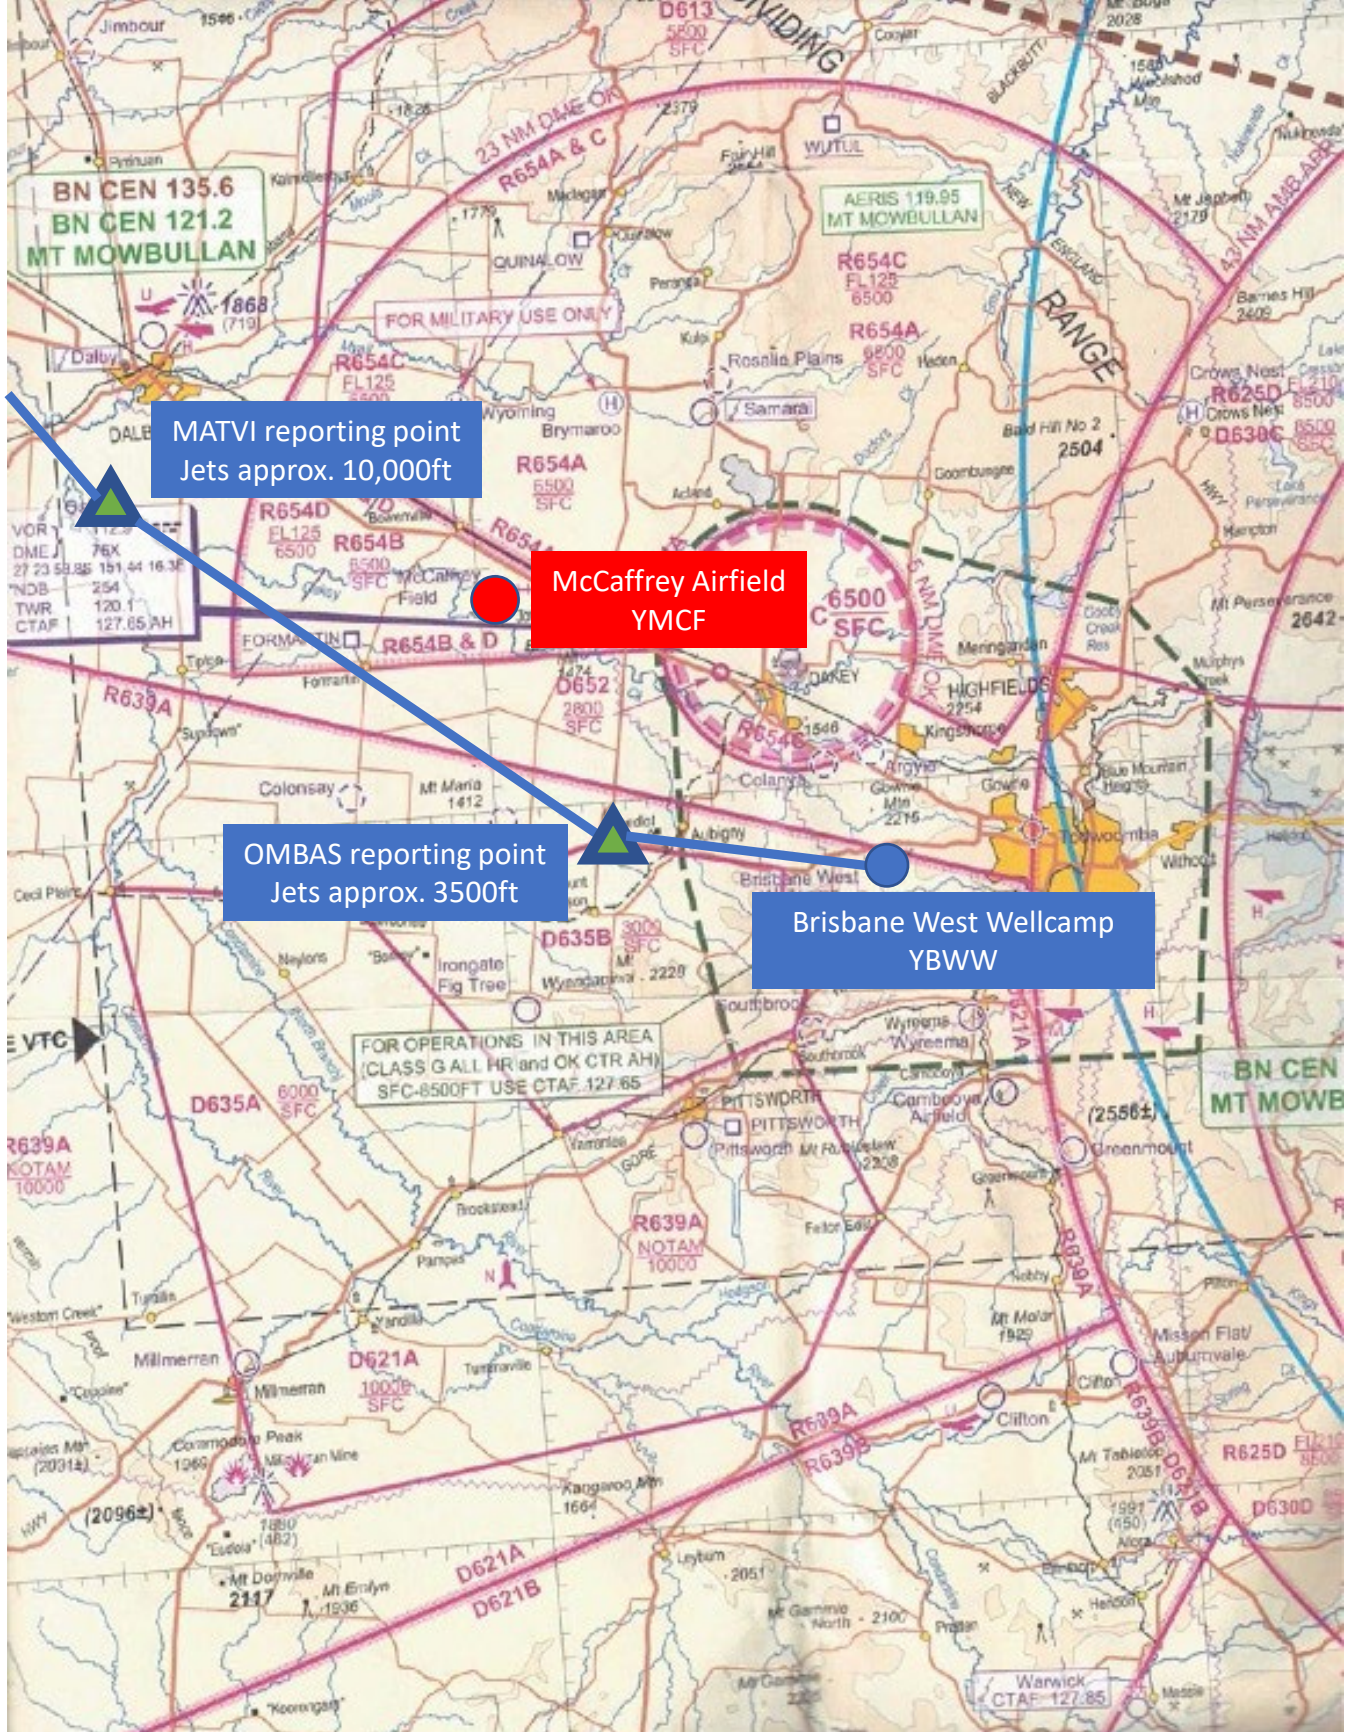

FREQUENCIES

AMBERLEY AIRSPACE

WESTERN INBOUND JETS TO WELLCAMP

DARLING DOWNS BROADCAST AREA

R654B AND 4654D OVER McCAFFREYS

R654A and R654C and Control Zone