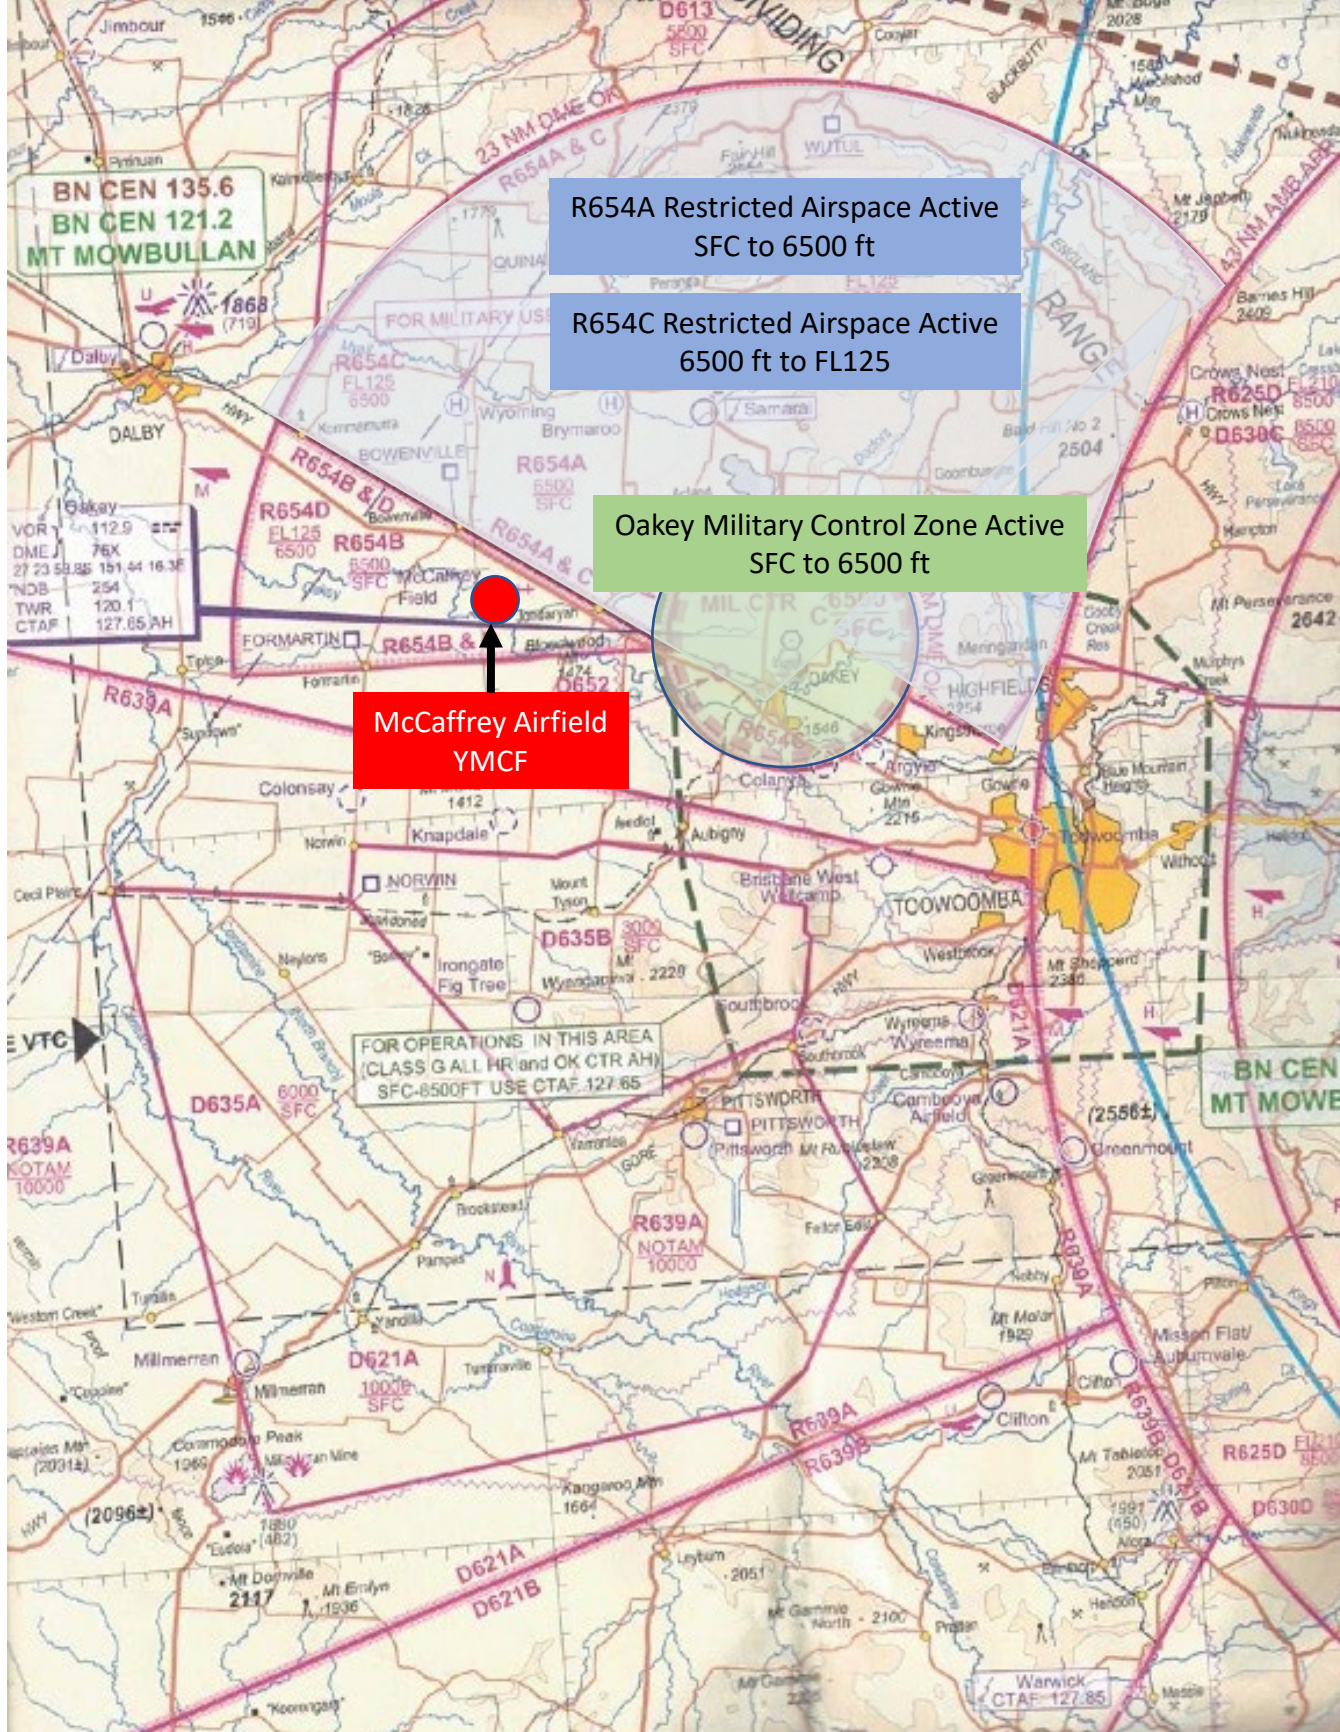

FREQUENCIES

AMBERLEY AIRSPACE

WESTERN INBOUND JETS TO WELLCAMP

DARLING DOWNS BROADCAST AREA

R654B AND 4654D OVER McCAFFREYS

R654A and R654C and Control Zone