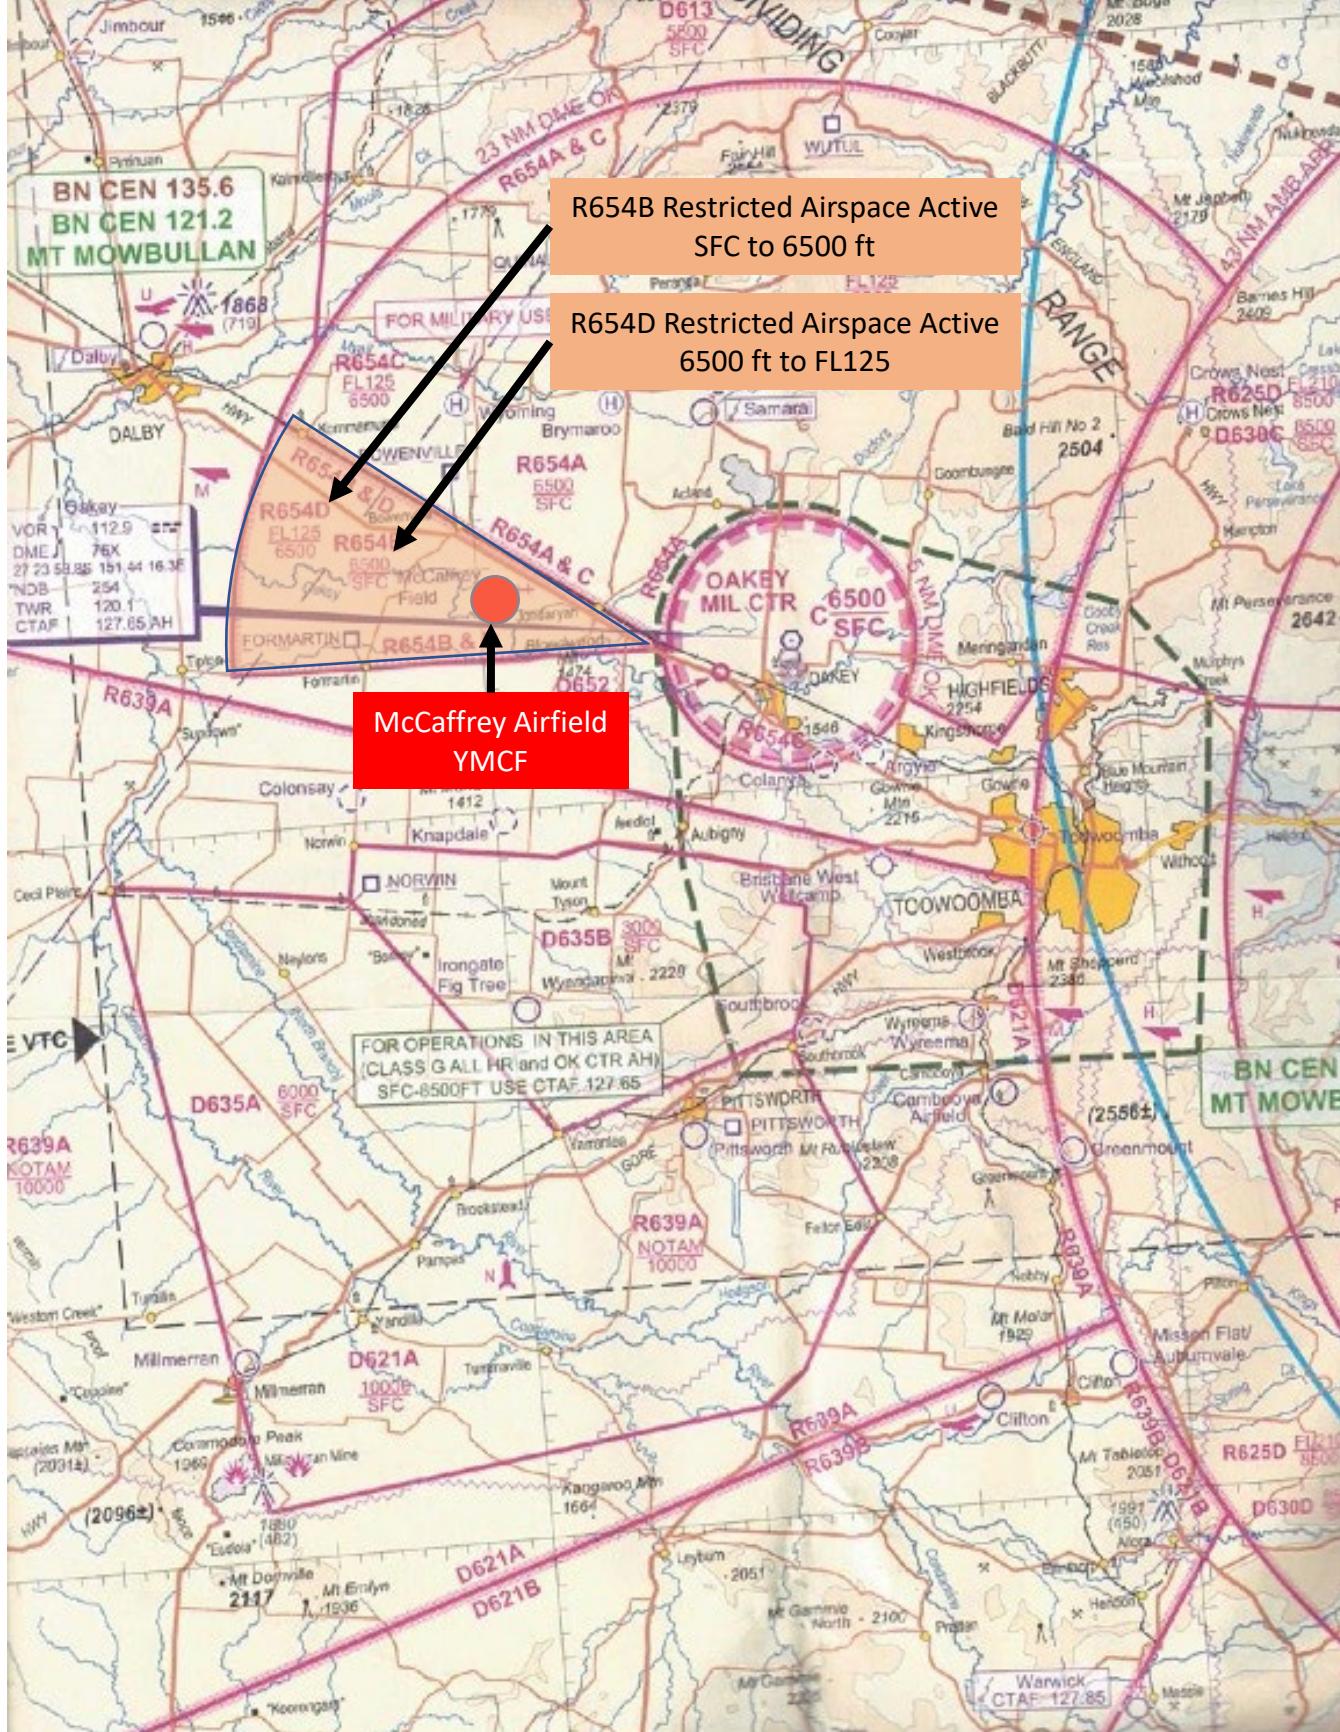

FREQUENCIES

AMBERLEY AIRSPACE

WESTERN INBOUND JETS TO WELLCAMP

DARLING DOWNS BROADCAST AREA

R654B AND 4654D OVER McCAFFREYS

R654A and R654C and Control Zone